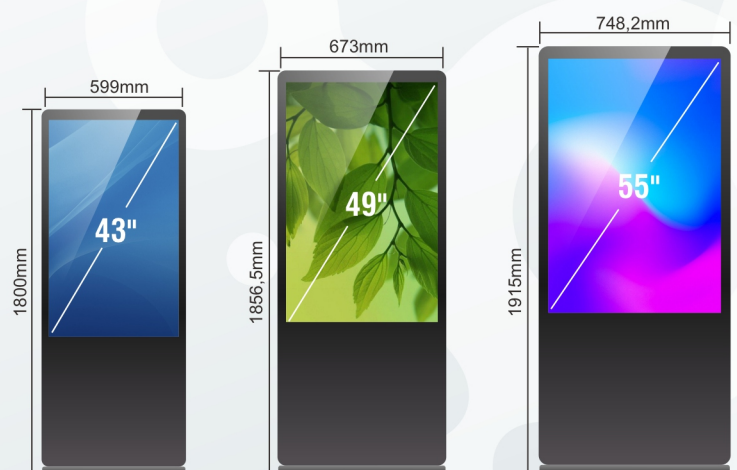

### SPECIFICATION

| Type Code           | MS-D7043                     | MS-D7049      | MS-D7055      |
|---------------------|------------------------------|---------------|---------------|
| Screen Size         | 43"                          | 49"           | 55"           |
| Resolution          | FHD 1920X1080                | FHD 1920X1080 | FHD 1920X1080 |
| Product Size (mm)   | 599x1800x40                  | 1856x673x45   | 1915x748x55   |
| Display Size (mm)   | 930,3 x 523,3                | 1074 x 604    | 1209 x 680,4  |
| Net Weight          | 56 Kg                        | 61 Kg         | 68 Kg         |
| Brightness          | 500 cd/m2                    |               |               |
| Aspect Ratio        | 9 : 16                       |               |               |
| Contras Ratio       | 5,000 : 1 typ                |               |               |
| Input Power Voltage | AC 110 - 240 V (50Hz - 60Hz) |               |               |
| Working Temperature | 0°C ~ 50°C                   |               |               |
| Sound               | 10W x 2                      |               |               |
| Color               | 16.7M                        |               |               |
| Program Input Port  | USB 2.0 auto import          |               |               |
| Supported Memory    | USB Flash Drive              |               |               |
| Built-in of RAM     | 1Gb                          |               |               |
| Built-in of Memory  | 8Gb                          |               |               |
| Video Signal Input  | VGA/HDMI/Audio (3.5mm)       |               |               |
| Power Consumption   | 80w                          | 120w          | 165w          |