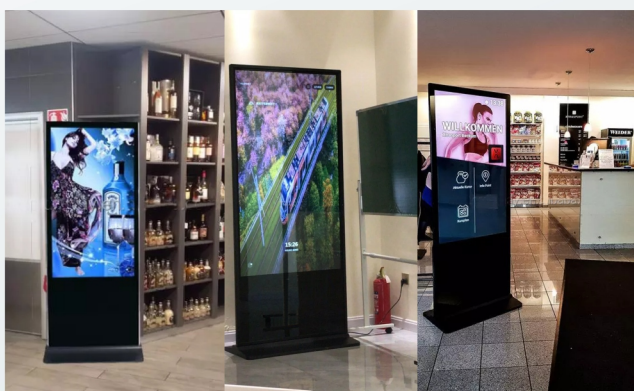

SPECIFICATION

Type Code	MS-D7043	MS-D7049	MS-D7055
Screen Size	43"	49"	55"
Resolution	FHD 1920X1080	FHD 1920X1080	FHD 1920X1080
Product Size (mm)	599x1800x40	1856x673x45	1915x748x55
Display Size (mm)	930,3 x 523,3	1074 x 604	1209 x 680,4
Net Weight	56 Kg	61 Kg	68 Kg
Brightness	500 cd/m2		
Aspect Ratio	9 : 16		
Contras Ratio	5,000 : 1 typ		
Input Power Voltage	AC 110 - 240 V (50Hz - 60Hz)		
Working Temperature	0°C ~ 50°C		
Sound	10W x 2		
Color	16.7M		
Program Input Port	USB 2.0 auto import		
Supported Memory	USB Flash Drive		
Built-in of RAM	1Gb		
Built-in of Memory	8Gb		
Video Signal Input	VGA/HDMI/Audio (3.5mm)		
Power Consumption	80w	120w	165w