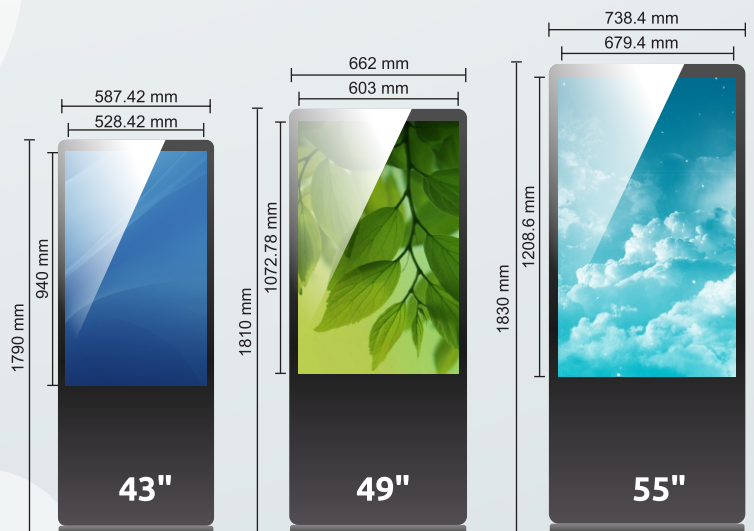

SPECIFICATION

Type Code	MS-D8043FST	MS-D8049FST	MS-D8055FST
Screen Size	43"	49"	55"
Resolution	FHD 1920X1080	FHD 1920X1080	FHD 1920X1080
Product Size (mm)	1790x587x25	1810x662x35	1830x738x45
Display Size (mm)	940x528	1072x603	1208x680
Net Weight	42 Kg	55 Kg	61 Kg
Brightness	400 cd/m2	450 cd/m2	500 cd/m2
Touch Screen	10 Multi Poin		
Operating System	Android 7.1		
Aspect Ratio	9 : 16 (Portrait)		
Contrast Ratio	5,000 : 1 typ		
Input Power Voltage	AC 110 - 240 V (50Hz - 60Hz)		
Working Temperature	0 to 50 C		
Sound	10W x 2		
Color	16.7M		
File Image Support	JPG, JPEG, BMP, GIF, PNG		
File Audio Support	MP3, WAV, WMA		
File Video Support	MP4, AVI, DIVX, XVID, VOB, DAT, MPG, MPEG, MKV		
Content Management	Centralized Content Management System (CCMS)		
Supported Memory	USB Flash Drive		
Built-in Memory	8 Gb		
Power Consumption	80w	95w	120w

DIMENSION

Distributed by